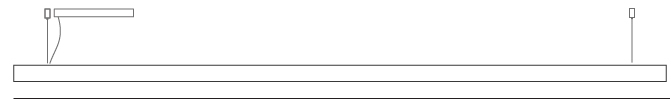

LED60 SUSPENSION

D71017- -

base number
Color   Finish
Temperature   Options

1. To build a product code in our configurator select the specify button on the base model # product page
2. To build a manual product code on this datasheet choose from the options listed below in blue font and add the suffix to the base model #

GENERAL

Series: Woodlin
Subseries: LED60
Brand: Tunto
Division: Design
Mounting Type: Suspension
Mounting Location: Ceiling
Subcategory: Profile

PHYSICAL

Shape: Rectangle
Length (mm): 1300
Length (in): 51 ³/₁₆
Width (mm): 60
Width (in): 2 ³/₈
Height (mm): 60
Height (in): 2 ³/₈
Max. Overall Height (mm): 2060
Max. Overall Height (in): 81 ¹/₈
Light Distribution: Direct
Diffuser: Opal
Fixture Finish: [WAL / ASH / OAK / BLK / WHI](#)
Fixture Material: Wood
Cable Details: 2000mm / 78 3/4"

ELECTRICAL

Lamp Type: LED
Input Wattage (W): 55
Total Output Wattage (W): 50.8
Dimming: Tri-Mode (Non-Dimming and Phase Dimming (120Vac only) and 0-10V Dimming)
Driver Included: Yes
Driver Location: Integrated
Driver Type: Constant Current - Universal
Driver Class: Class 2
Input Voltage (V): 120 - 277
Constant Current (MA): 700

LED

Color Temperature (°K): [2700 / 3000 / 4000](#)
Max. Delivered Lumen (lm): 4380
CRI: >93 CRI
Lamp Life (hrs): 50000

OPTICAL

RATINGS AND CERTIFICATIONS

Certified By: Certified for North American Standards
IP rating: IP20

PROJECT
TYPE
SPECIFIER
QUANTITY
DATE

1300mm 51 ³/₁₆"

60mm 2 ³/₈"

Direct