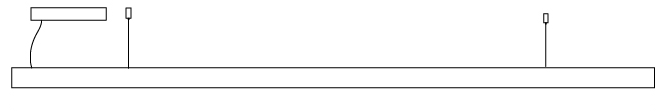

PROJECT
TYPE
SPECIFIER
QUANTITY
DATE

LED40 SUSPENSION

D71005-

base number
Color   Finish
Temperature   Options

1. To build a product code in our configurator select the specify button on the base model # product page
2. To build a manual product code on this datasheet choose from the options listed below in blue font and add the suffix to the base model #

GENERAL

Series: Woodlin
Subseries: LED40
Brand: Tunto
Division: Design
Mounting Type: Suspension
Mounting Location: Ceiling
Subcategory: Profile

PHYSICAL

Shape: Rectangle
Length (mm): 1300
Length (in): 51 ³/₁₆"
Width (mm): 400
Width (in): 15 ³/₄"
Height (mm): 40
Height (in): 1 ⁹/₁₆"
Max. Overall Height (mm): 2040
Max. Overall Height (in): 80 ⁷/₁₆"
Light Distribution: Direct
Diffuser: Opal
Fixture Finish: [WAL / ASH / OAK / BLK / WHI](#)
Fixture Material: Wood

ELECTRICAL

Lamp Type: LED
Input Wattage (W): 30
Total Output Wattage (W): 25.4
Dimming: Tri-Mode (Non-Dimming and Phase Dimming (120Vac only) and 0-10V Dimming)
Driver Included: Yes
Driver Location: Integrated
Driver Type: Constant Current - Universal
Driver Class: Class 2
Input Voltage (V): 120 - 277
Constant Current (MA): 700

LED

Color Temperature (°K): [3000](#)
Max. Delivered Lumen (lm): 1550
CRI: >93 CRI
Lamp Life (hrs): 50000

OPTICAL

RATINGS AND CERTIFICATIONS

Certified By: Certified for North American Standards
IP rating: IP20

1300mm 51 ³/₁₆"

40mm 1 ⁹/₁₆"

Direct